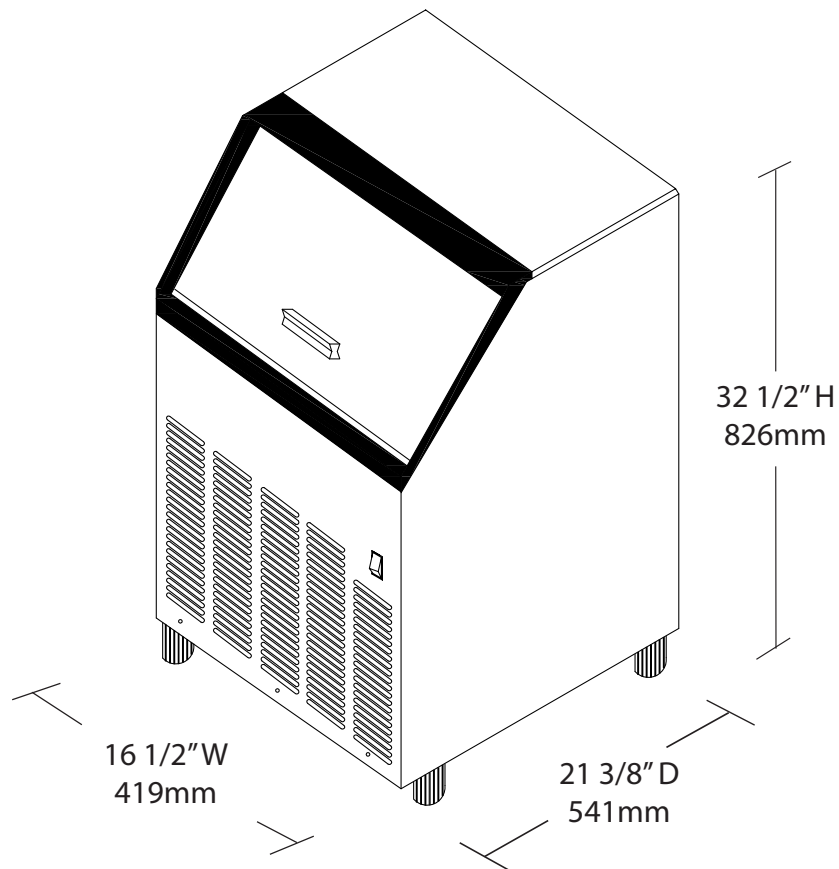

# Model MIM75

75 Lb. Ice Maker - Self Contained

Model MIM75

The MIM75 produces up to 95 pounds of ice per day and includes a self-contained 25 pound storage bin. Stainless steel construction provides durability to a unit that is low-maintenance and easy to clean. The unit produces crystal clear bullet shaped ice cubes that work great for applications in homes, restaurants, bars, hotels, grocery stores, and more. Suitable for freestanding or built in applications, this unit will run on standard household electrical current and is NSF and UL approved for commercial use.

Maxx Ice's continuing commitment to quality products may mean a change in specification or pricing without notice.

Project Name:	
Location:	
Item:	Qty:
Model:	

FEATURE LIST	
Model:	MIM75
Description:	Maxx Ice 75lb Ice Maker
Voltage:	120V/60Hz/1Ph, 220V/50Hz/1Ph
Ice Type:	Individual Bullet
Ice Cube Size:	1 1/4" x 1 1/4" x 1 1/4" 32mm x 32mm x 32mm
Power Consumption:	12.0kWh / 100lbs of ice
High/Low Side Pressure:	320psig / 120psig
Unit Weight:	93 lb / 42 kg
Unit Dimensions:	16 1/2" W x 21 3/8" D x 32 1/2" H 419mm W x 541mm D x 826mm H
Shipping Weight:	104 lb / 47 kg
Shipping Dimensions:	23" W x 19" D x 36" H 584mm W x 483mm D x 914mm H

### PLAN VIEW

- Up to 95 lb (43 kg) daily ice production (based on 50/70° F)
- Produces crystal clear bullet shaped ice cubes
- Stainless steel exterior
- 25lb storage bin with automatic overflow prevention
- Foamed in place insulation
- Air-cooled condenser
- Designed for household or commercial use
- For freestanding or built-in applications
- Requires use of a drain. Water filter recommended.